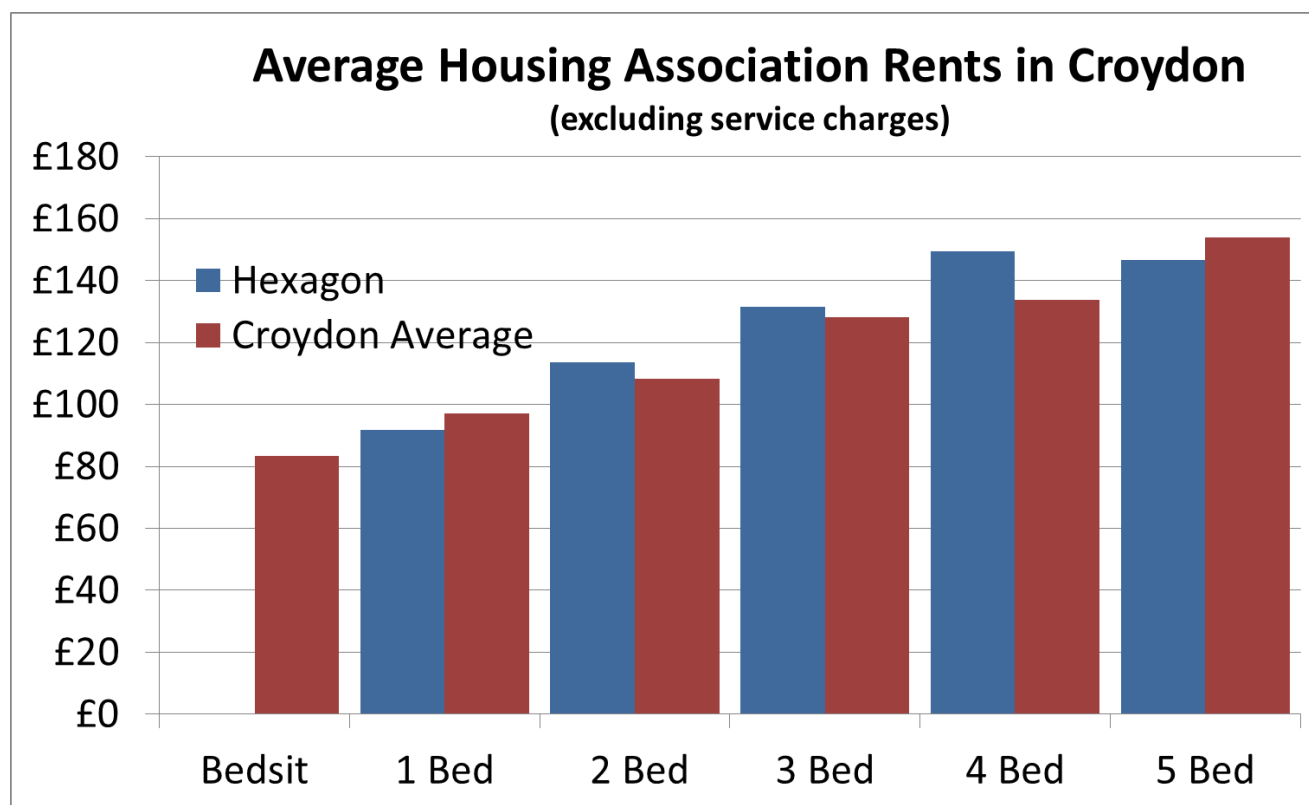

### Rents in Croydon

- Apart from Swale, Croydon is the borough in which Hexagon has the fewest homes
- Hexagon's average social rents for 1 and 5 bedroom homes are less expensive than the borough averages
- Hexagon's average rents for 2, 3, and 4 bedroom homes are more expensive than the borough averages.
- Hexagon has no bedsits in Croydon

These figures exclude the small number of homes which are let on higher 'affordable' rents – there were 59 of these in Croydon in April 2018