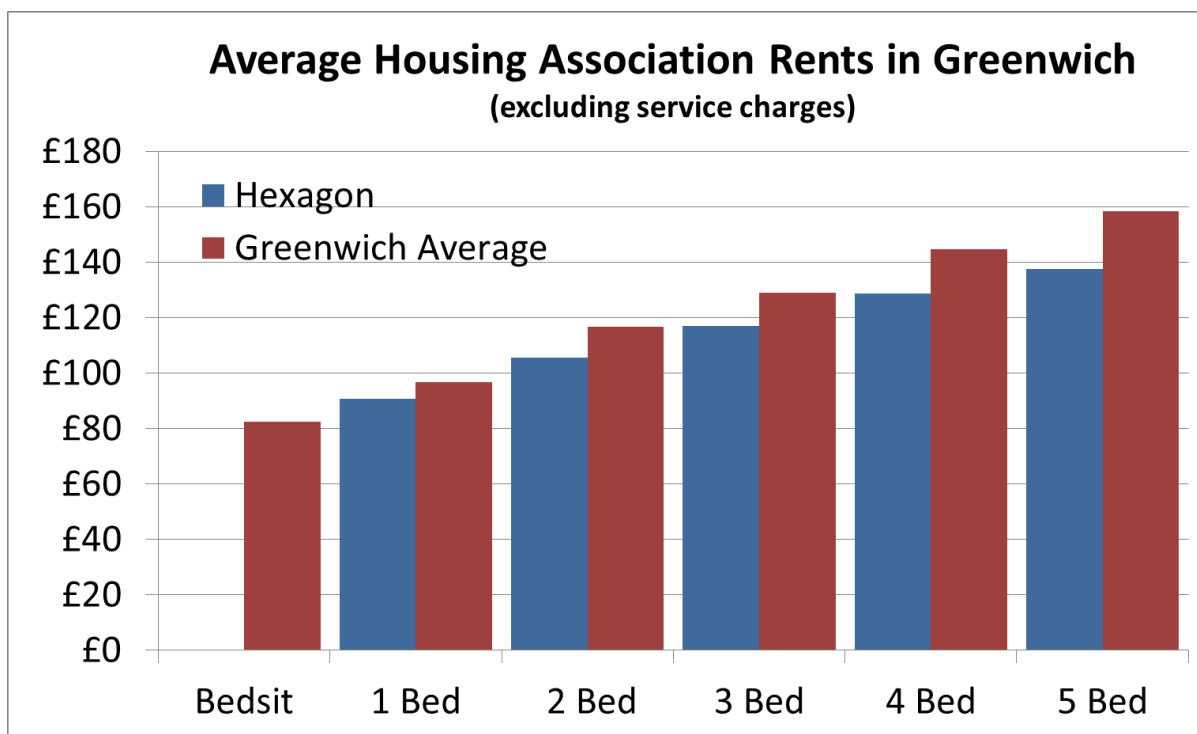

Rents in Greenwich

- Hexagon's average social rents for all bedroom sizes are lower than the borough average
- This is particularly true in larger homes - our average rent for our 52 four bedroom social rented homes in Greenwich is £15.96 cheaper than the borough average
- Hexagon has no bedsits in Greenwich

These figures exclude the small number of homes which are let on higher 'affordable' rents – there were 68 of these in Greenwich in April 2018.