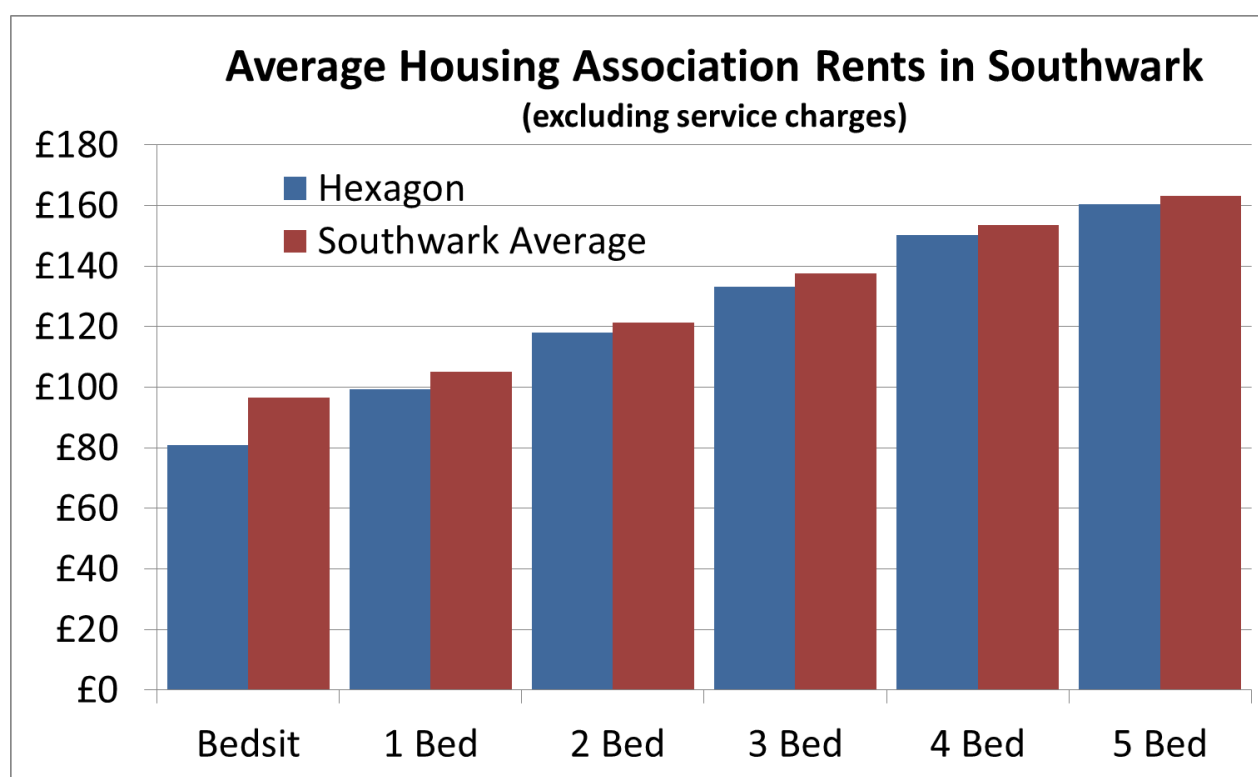

### Rents in Southwark

- Southwark is the borough where Hexagon has most homes and for every sized home our average social rents are cheaper than the borough average
- The differences are marked in the size homes that Hexagon has most of - one, two and three bedroom homes where Hexagon average rents are £5.81 (1 bedroom), £3.24 (2 bedroom) and £4.39 (3 bedroom) cheaper than the Southwark average

These figures exclude a small number of homes which are let on higher 'affordable' rents – there were 74 of these in Southwark in April 2018.